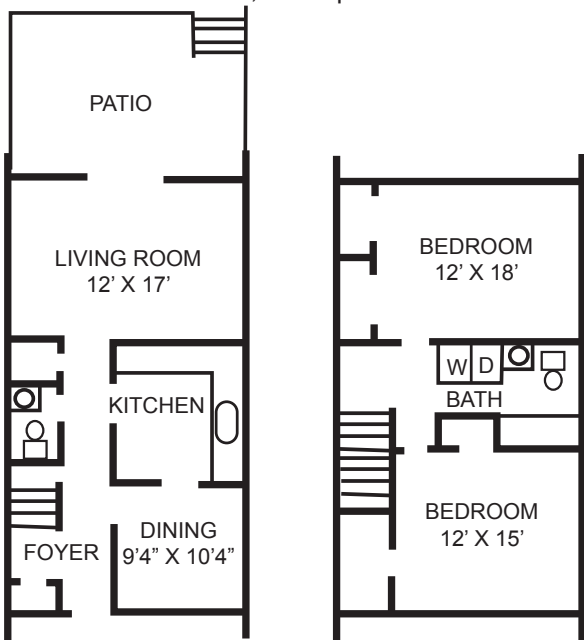

TWO BEDROOM TOWNHOME

1,240 Sq. Ft.

Square footage and dimensions are approximate.