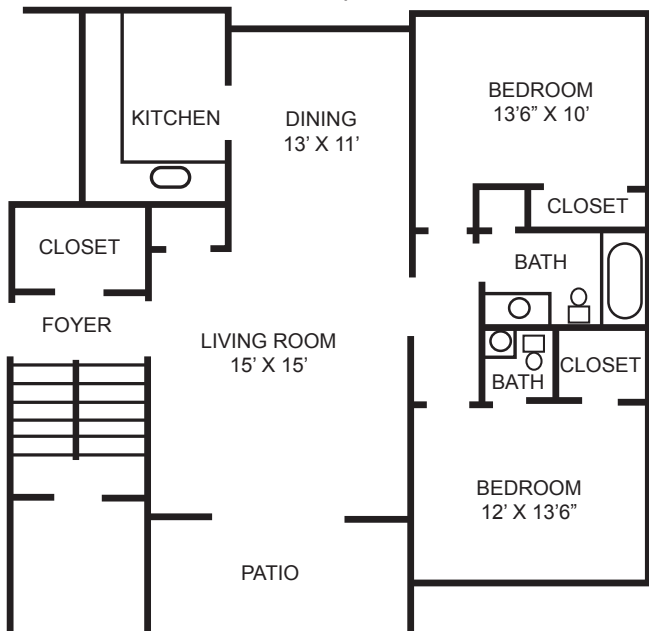

TWO BEDROOM / ONE AND HALF BATH
1,190 Sq. Ft.

Square footage and dimensions are approximate.