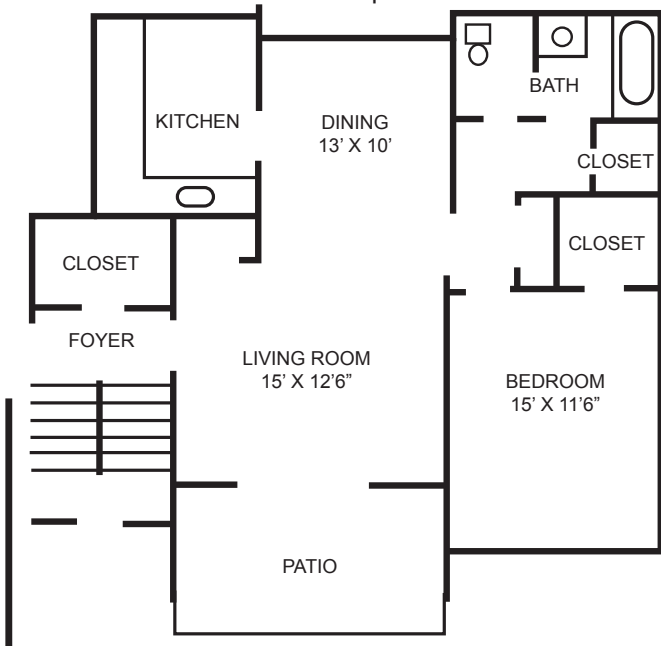

ONE BEDROOM / ONE BATH

980 Sq. Ft.

Square footage and dimensions are approximate.