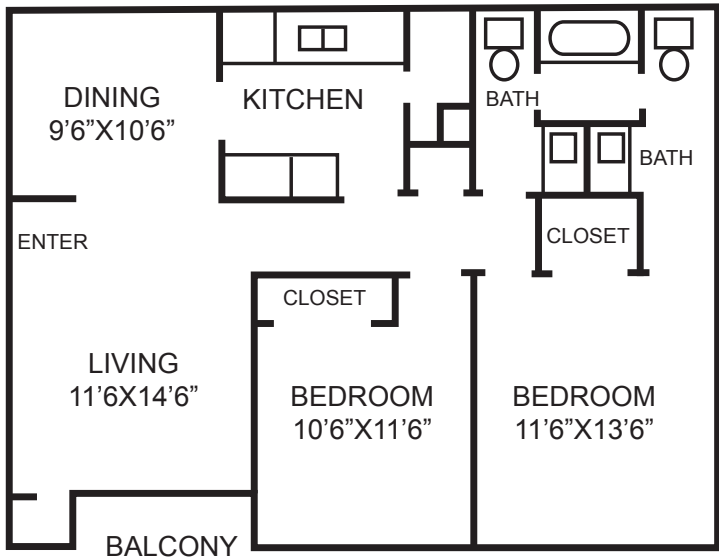

TWO BEDROOM  
948 Sq. Ft.

Square footage and dimensions are approximate.