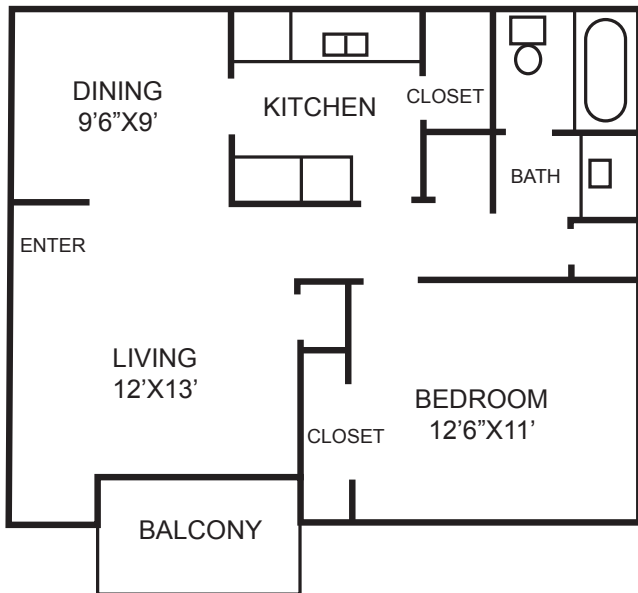

ONE BEDROOM

675 Sq. Ft.

Square footage and dimensions are approximate.