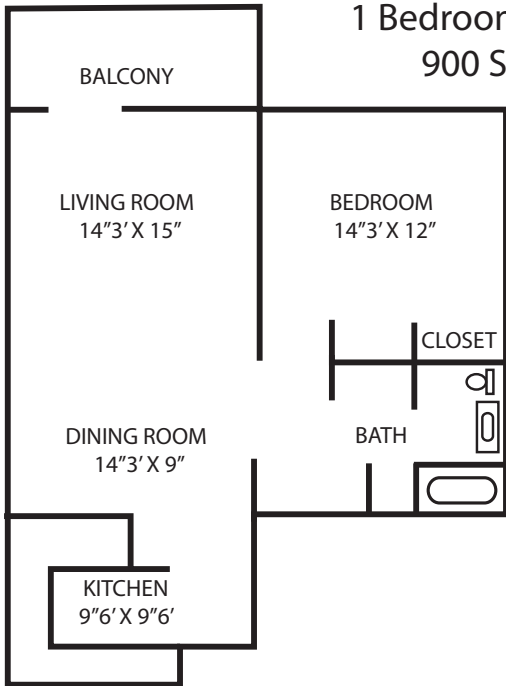

1 Bedroom - 1 Bath
900 Sq. Ft.

Square footage and dimensions are approximate.