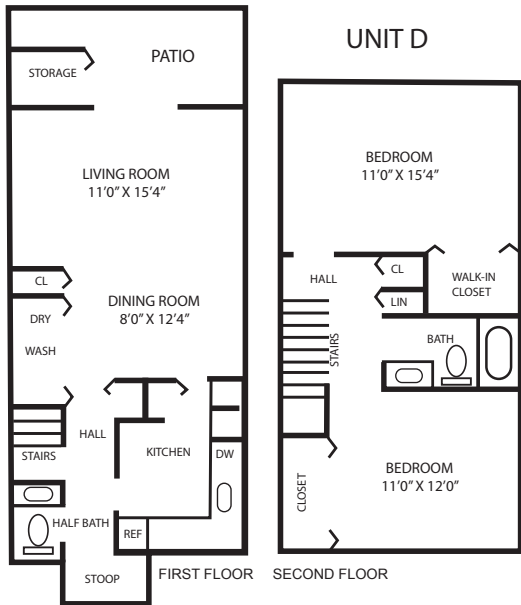

TWO BEDROOM TOWN HOME

1,160 Sq. Ft.

Square footage and dimensions are approximate.