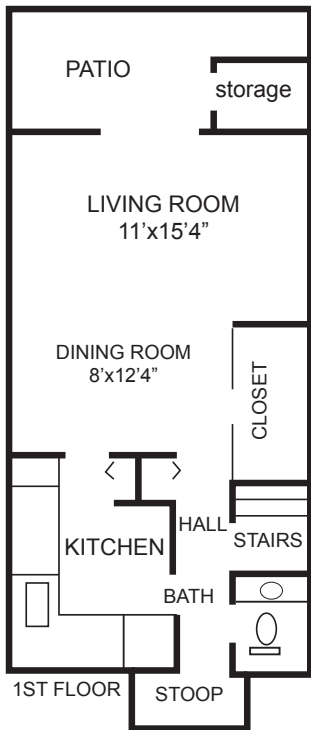

ONE BEDROOM TOWN HOME

895 Sq. Ft.

Square footage and dimensions are approximate.