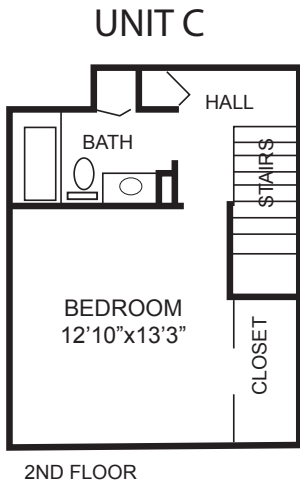

ONE BEDROOM TOWN HOME

895 Sq. Ft.

Square footage and dimensions are approximate.