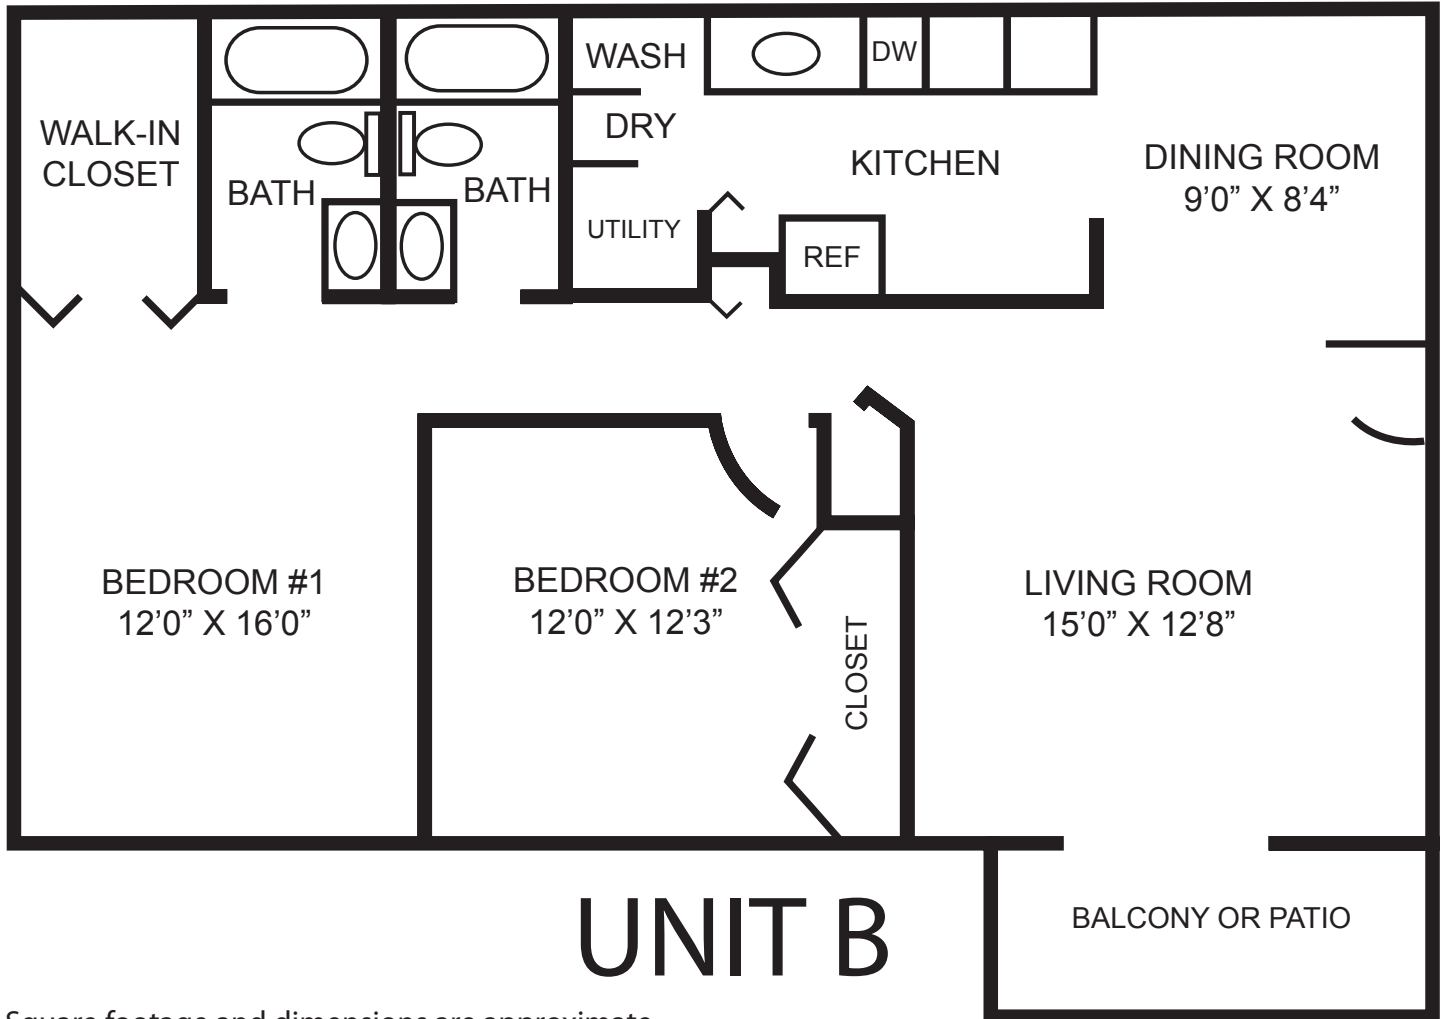

# TWO BEDROOM / TWO BATH

## 1,225 Sq. Ft.

Square footage and dimensions are approximate.