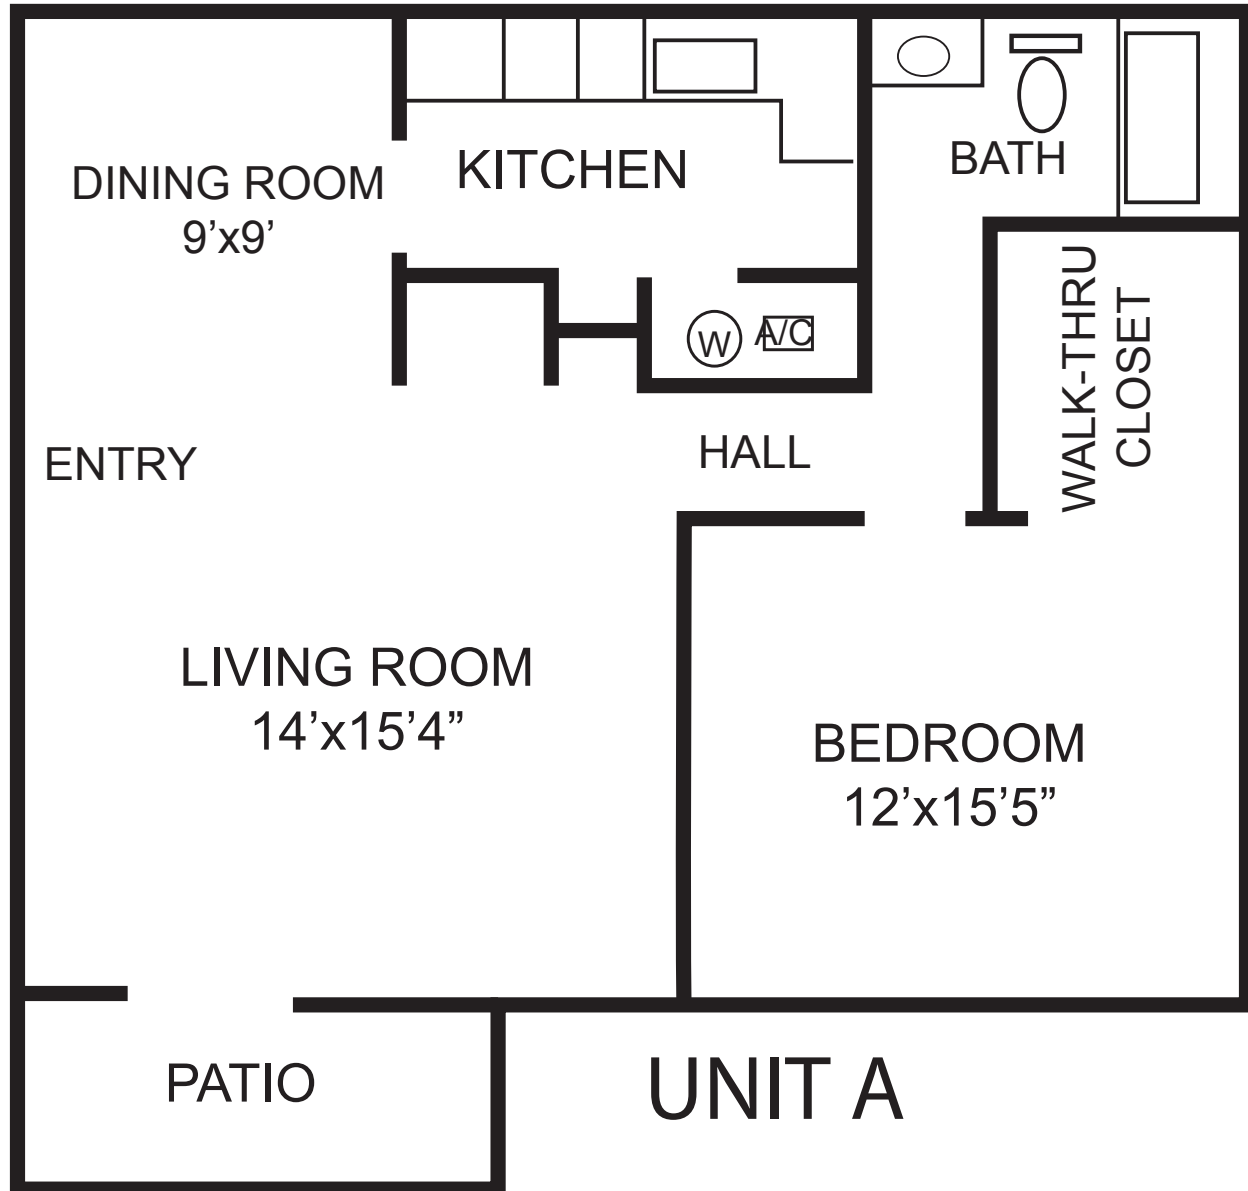

ONE BEDROOM / ONE BATH

880 Sq. Ft.

Square footage and dimensions are approximate.