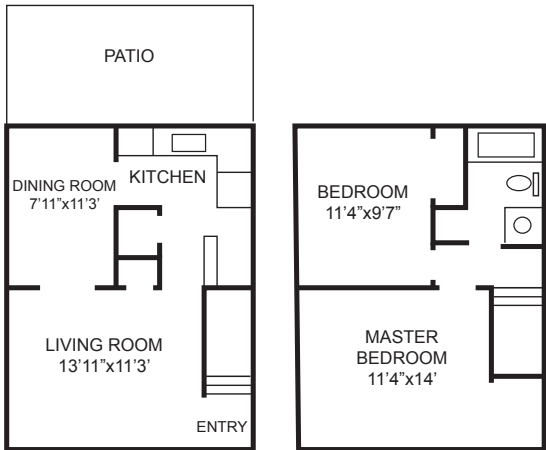

# TWO BEDROOM TOWNHOME

920 Sq. Ft.

Square footage and dimensions are approximate.