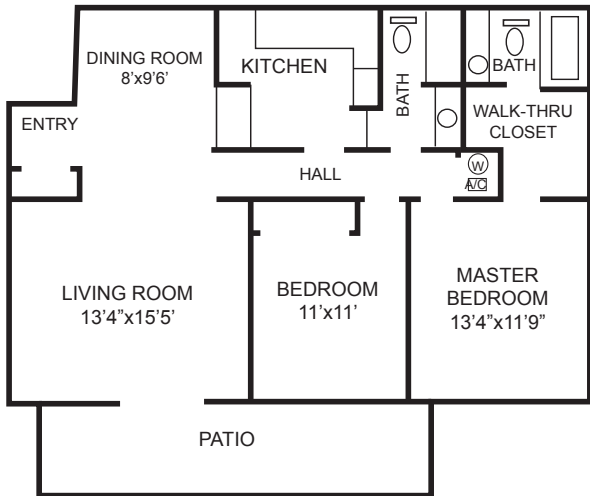

TWO BEDROOM / TWO BATH
1,120 Sq. Ft.

Square footage and dimensions are approximate.