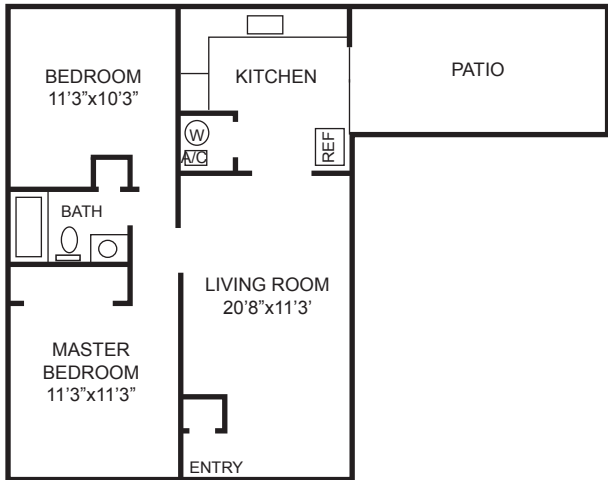

TWO BEDROOM / ONE BATH
875 Sq. Ft.

Square footage and dimensions are approximate.