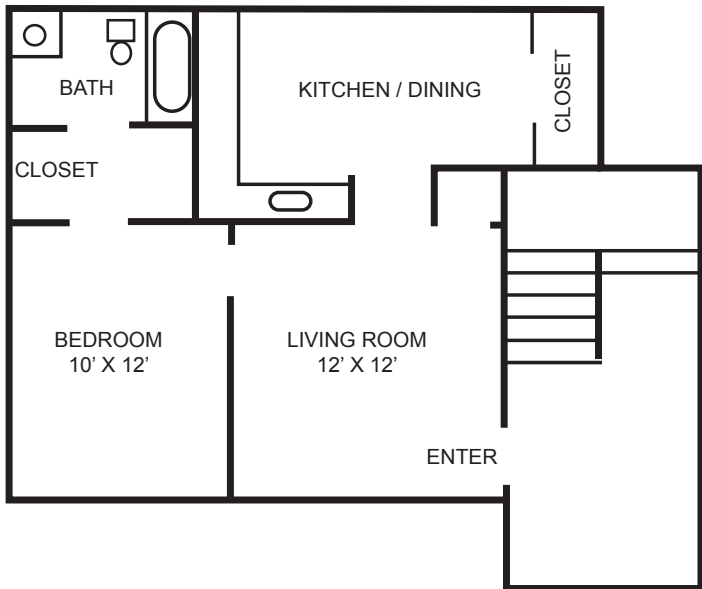

ONE BEDROOM
441 Sq. Ft.

Square footage and dimensions are approximate.