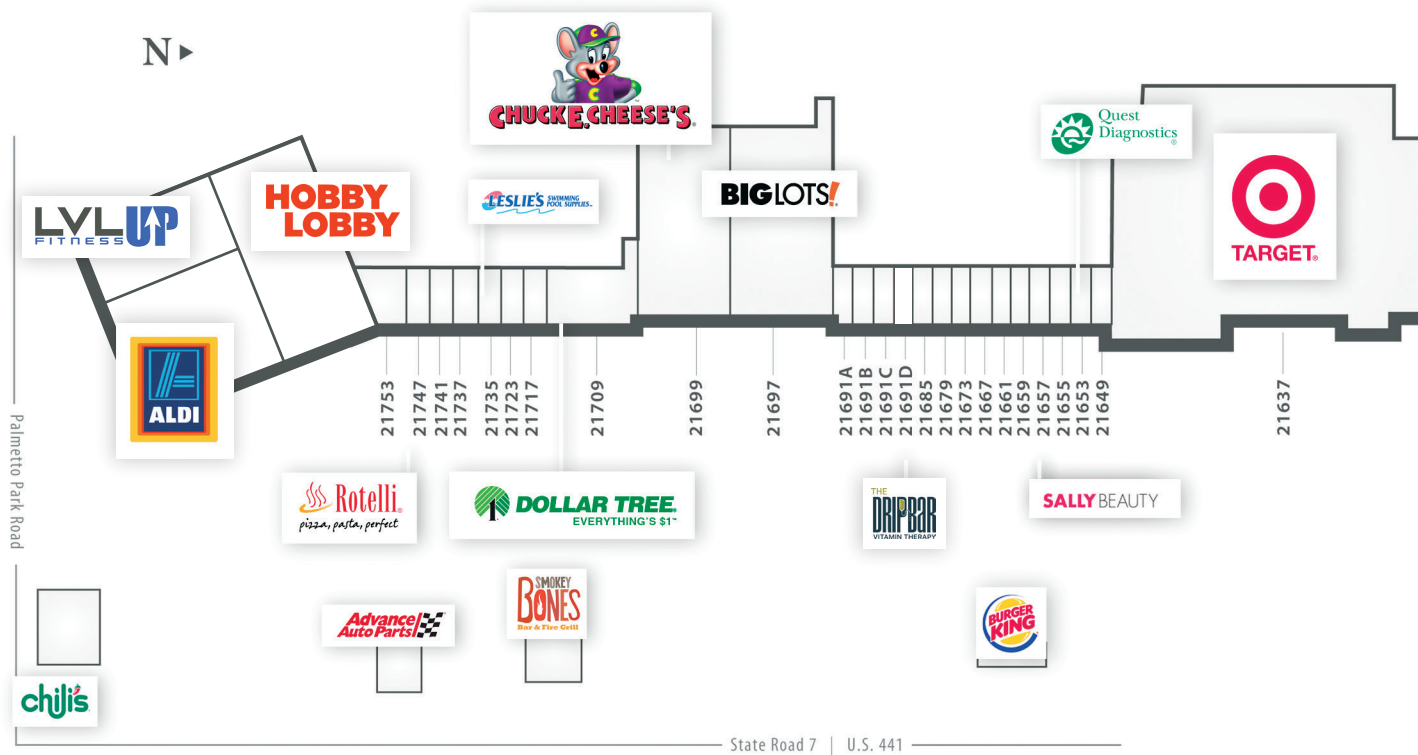

West Boca Square

21637-21753 State Road 7
Boca Raton, FL 33428

DEMOGRAPHICS

DESCRIPTION	1 MILE RADIUS	3 MILE RADIUS	5 MILE RADIUS
Population			
2026 Projection	13,550	100,315	244,811
2021 Estimate	12,871	95,731	232,431
2010 Census	11,555	87,553	206,388
2000 Census	10,883	84,680	187,462
Population by race			
White	76.89%	80.24%	79.44%
Black | African American	10.99%	8.31%	9.29%
Hispanic | Other	12.40%	11.45%	11.27%
2021 Estimate			
Average HH Income	$99,499.00	$114,058.00	$121,755.00
2021 Estimate			
Median HH Income	$71,208.51	$79,051.89	$80,703.17
2021 Estimate			
Median Age	45.37	46.47	46.3

LEGEND 21637-21753 State Road 7

UNIT	TENANT	SQ.FT.
21637	Target	75,000
21649	Boca Liquors	3,286
21653	Quest Laboratory	1,557
21655	Nail Salon	1,312
21657	Sally Beauty Supply	1,520
21659	Chinese Restaurant	3,000
21661	Ruchi	3,040
21667	Bagel Brothers	2,660
21673	Optical	1,520
21679	Footcare	1,520
21685	Dentist	1,520
21691-D	The Drip Bar	1,575
21691-C	Wax & Sugaring	1,511
21691-B	Blue Cloud	1,489
21691-A	Coin & Jewelry Exchange	1,509
21697	Big Lots!	36,078
21699	Chuck E Cheese's	20,856
21709	Dollar Tree	7,448
21717	Dry Cleaners	1,520
21723	Hair Salon	1,330
21735	Leslie's PoolMart	3,040
21737	Physical Therapy	2,964
21741	Set Kitchens	2,660
21747	Rotelli's	1,920
21753	Red Apple Farmers Mkt	4,142
	Hobby Lobby	55,000
	Aldi	20,000
	LVL Up Fitness	5,000